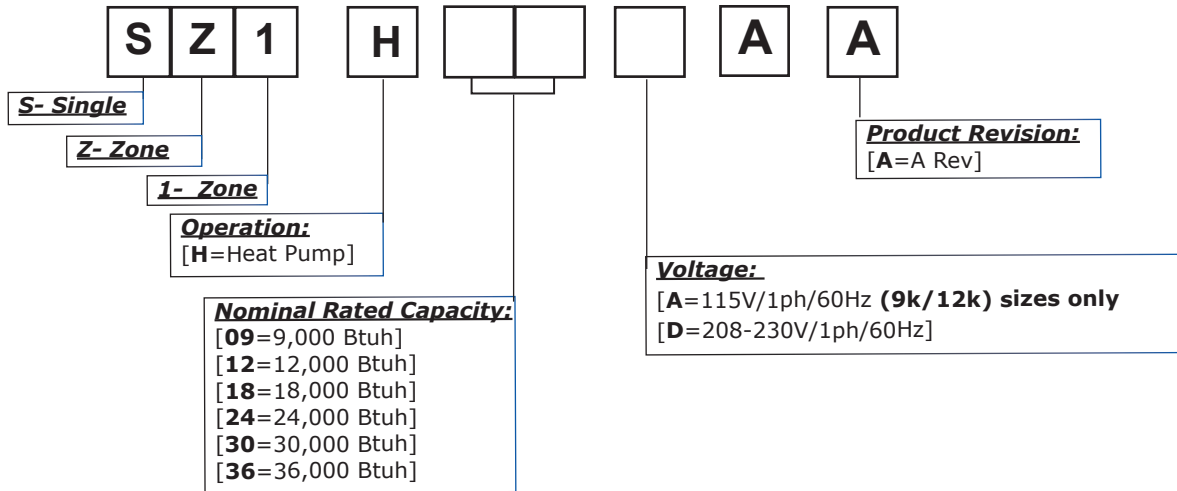

Single Zone Condenser (Heat Pump)

Indicate the *quantity* of field installed accessories, required for each unit

QTY Ordered	Description	Part Number	Notes
	TUBE SET,3/8X1/4X16',5M,WALH/CASH09,FLR,INS,US	F0323161A	09 size only
	TUBE SET,3/8X1/4X26',8M,WALH/CASH09,FLR,INS,US	F0323261A	09 size only
	TUBE SET,1/2X1/4X16',5M,WALH/CASH12,18,FLR,INS,US	F0423161A	12 & 18 sizes
	TUBE SET,1/2X1/4X26',8M,WALH/CASH12,18,FLR,INS,US	F0423261A	12 & 18 sizes
	TUBE SET,5/8X3/8X26',8M,WALH/CASH24,30,36,FL,INS,US	F0533262A	24, 30, 36 sizes
	TUBE SET,5/8x3/8X49',15M,WALH/CASH24,30,36,FL,INS,US	F0533492A	24, 30, 36 sizes